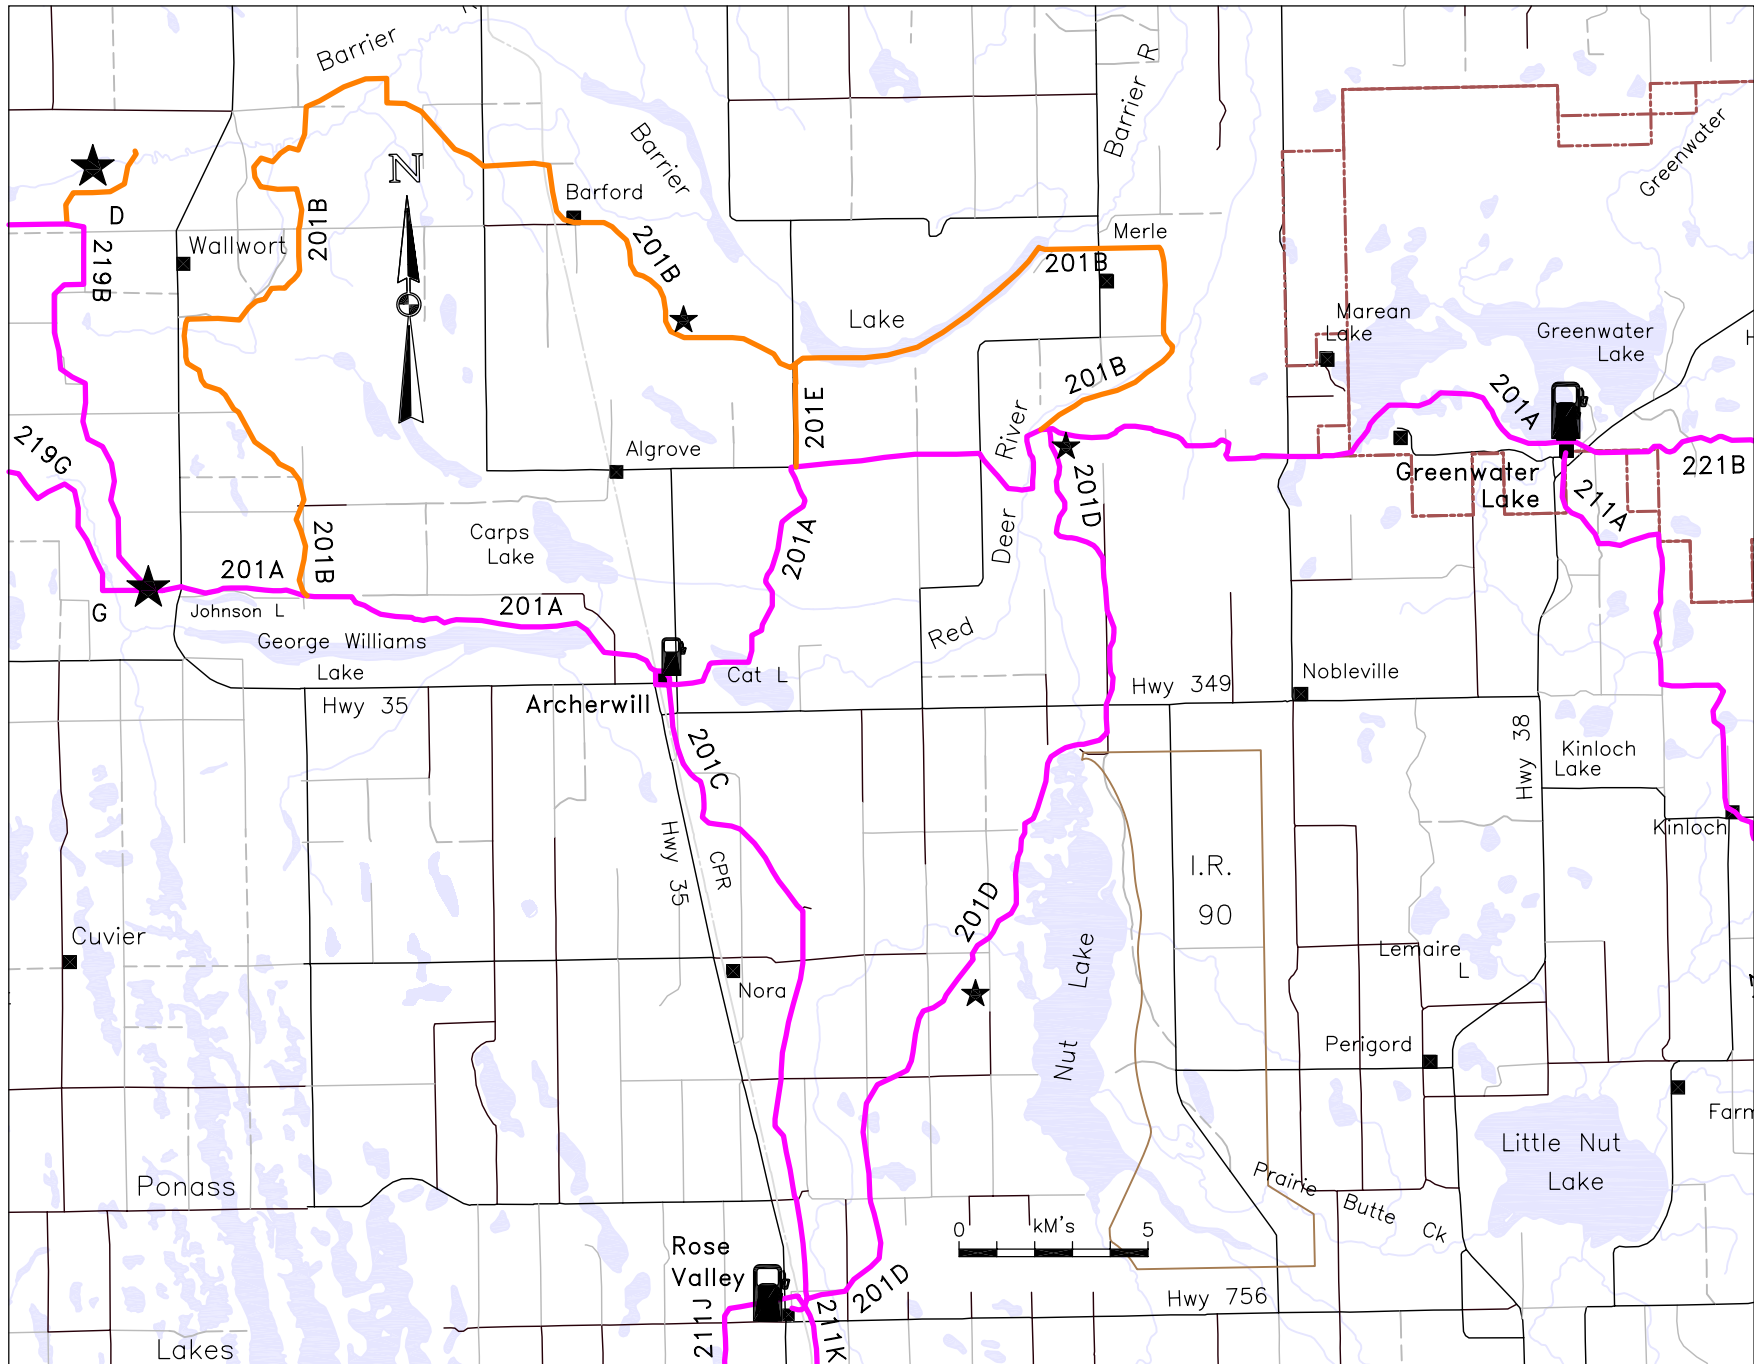

Archerwill Drift Riders Inc. Club #201

Latest Update 2004/07/31

Trail Types:
 Trans Canadian ———
 Primary ———

Secondary ———
 Ungroomed - - - - -

Legend:
 Fuel Site
 Warm-up Shelter

Basemap data is copyright of ISC / Information Services Corp. and provided under License to Saskatchewan Snowmobile Association. The Snowmobile Trail Information provided on the S.S.A. maps may have changes that have occurred after printing. Please check with local authorities prior to accessing trails.