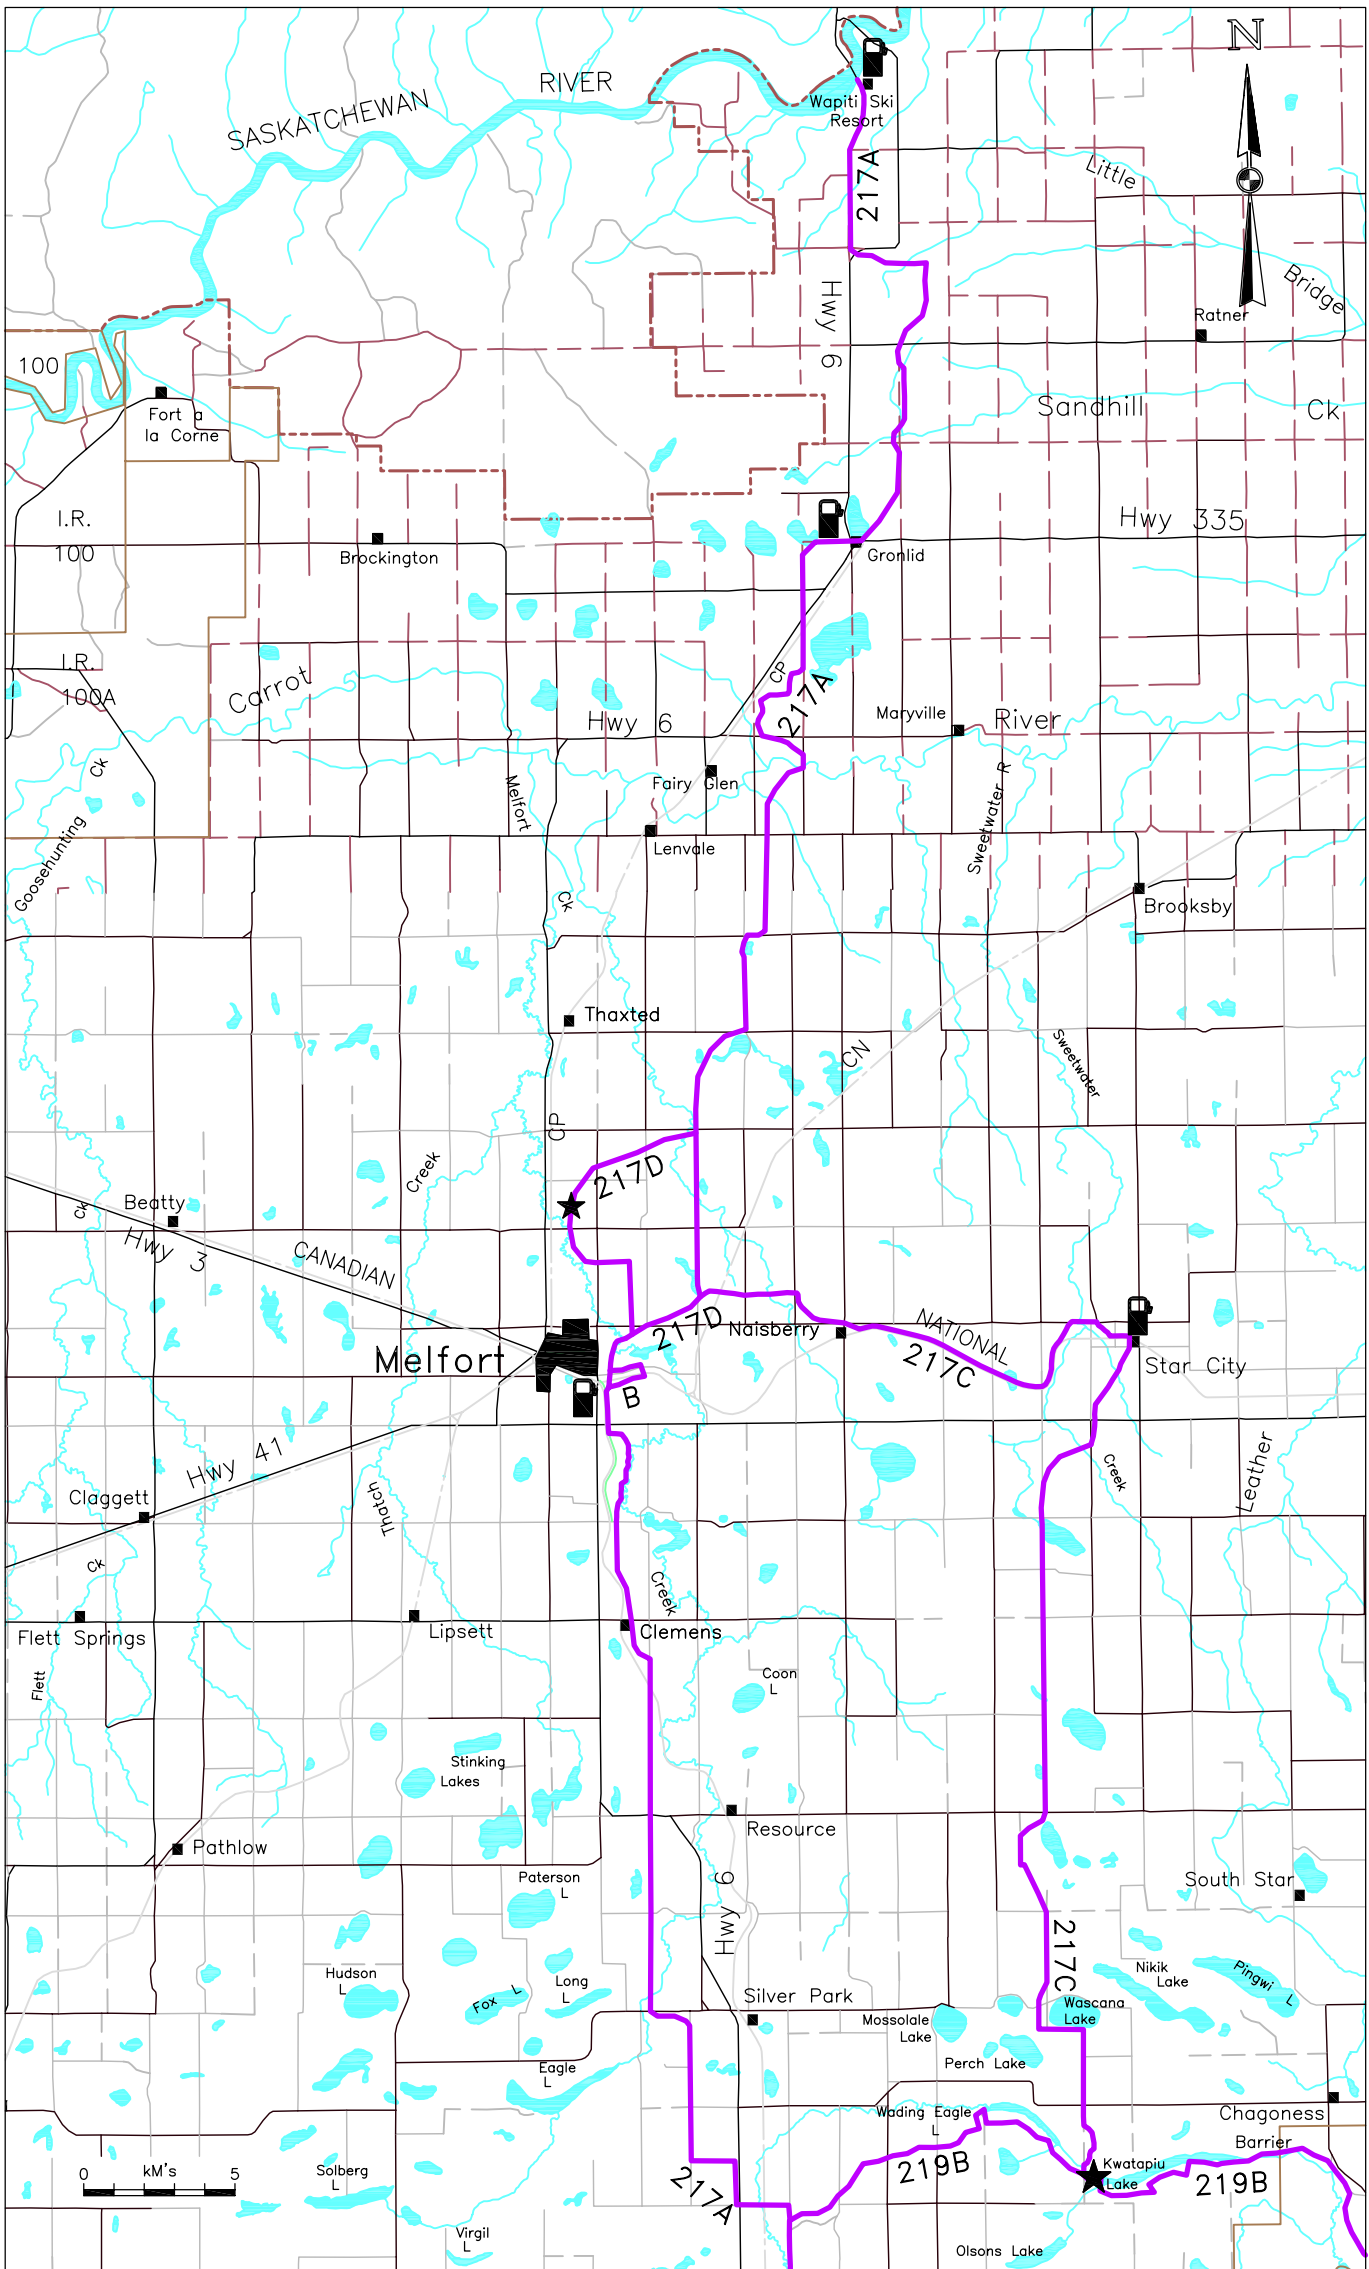

Melfort & District Trail Riders Inc.

Club #217

Latest Update 2005/06/06

Basemap data is copyright of ISC / Information Services Corp. and provided under license to Saskatchewan Snowmobile Association. The Snowmobile Trail information provided on the S.S.A. maps may have changes that have occurred after printing. Please check with local authorities prior to accessing trails.

Trail Types:

- Trans Canadian
- Primary

Legend:

- Secondary
- Ungroomed
- Fuel Site
- Warm-up Shelter